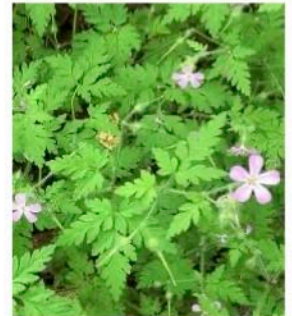

South Whidbey State Park

Thanks to the Volunteers who have been Removing Invasive Geranium!

Shiny Geranium

Shiny Geranium and Herb Robert are 2 fast-growing invasive weeds that have spread rapidly in the old campground. **Seed pods can eject seeds 15-20 feet!** Many generations of plants can grow in one season.